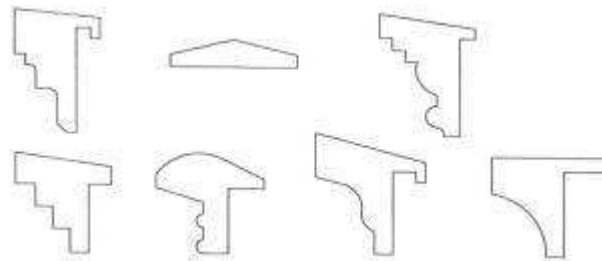

Parapet Caps

Parapet Caps are ideal for retrofit projects as well as new projects. Below are a few of the designs available. Parapet Caps have unlimited design options. We can use your own design or you may chose from any of our molding designs which can be altered to fit your needs. This can be done without retooling or added expense.

Examples